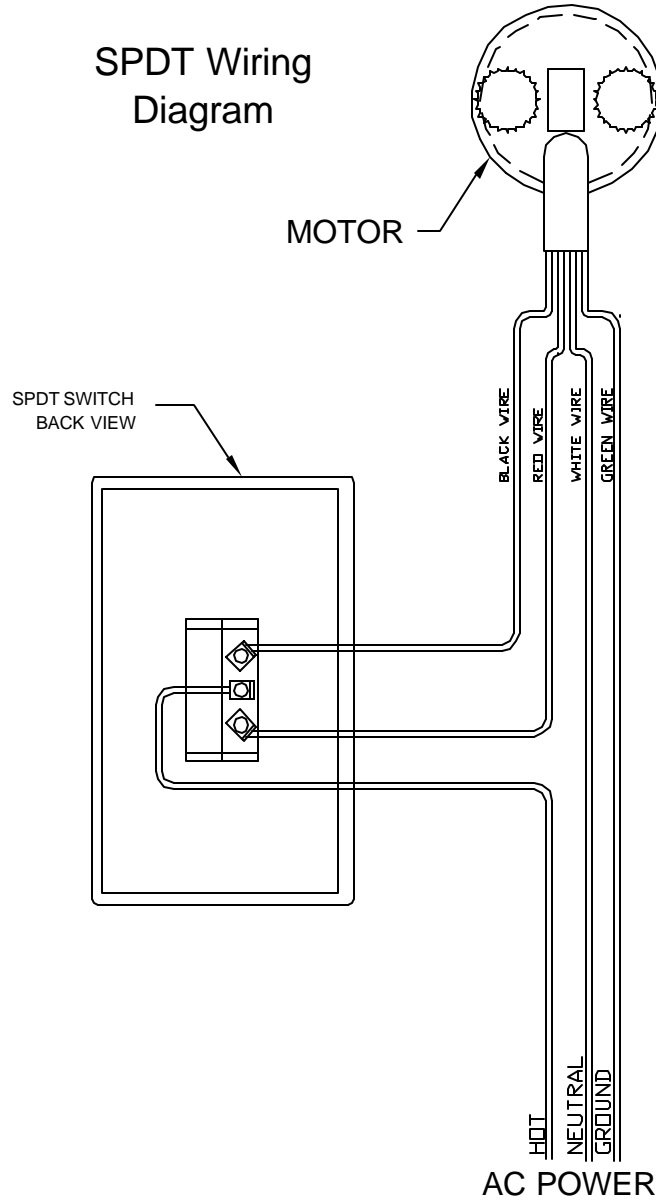

SPDT Wiring Diagram

<p>CONFIDENTIAL</p> <p>All information disclosed in this document is proprietary to BTX Window Automation. Holder agrees to maintain it in confidence and must not replicate or reveal this information in any manner.</p>	Project SWITCHES		<p>BTX Window Automation</p> <p>10800 Alder Creek Dallas, Texas 75224 (214) 343-9990 (214) 343-3444 FAX</p>	
	Dim INCHES		<p>BTXTM</p>	
	Tolerances			
	<p>XX ± .015 XXX ± .005 ANG ± .5°</p>		Title SPDT WIRING DIAGRAM	
By: G. BENNETT		Date: 19-FEB-01	Scale: NTS	Sheet 1 of 1
				<p>Size A Mat: Dwg No: SPDT wiring Rev</p>