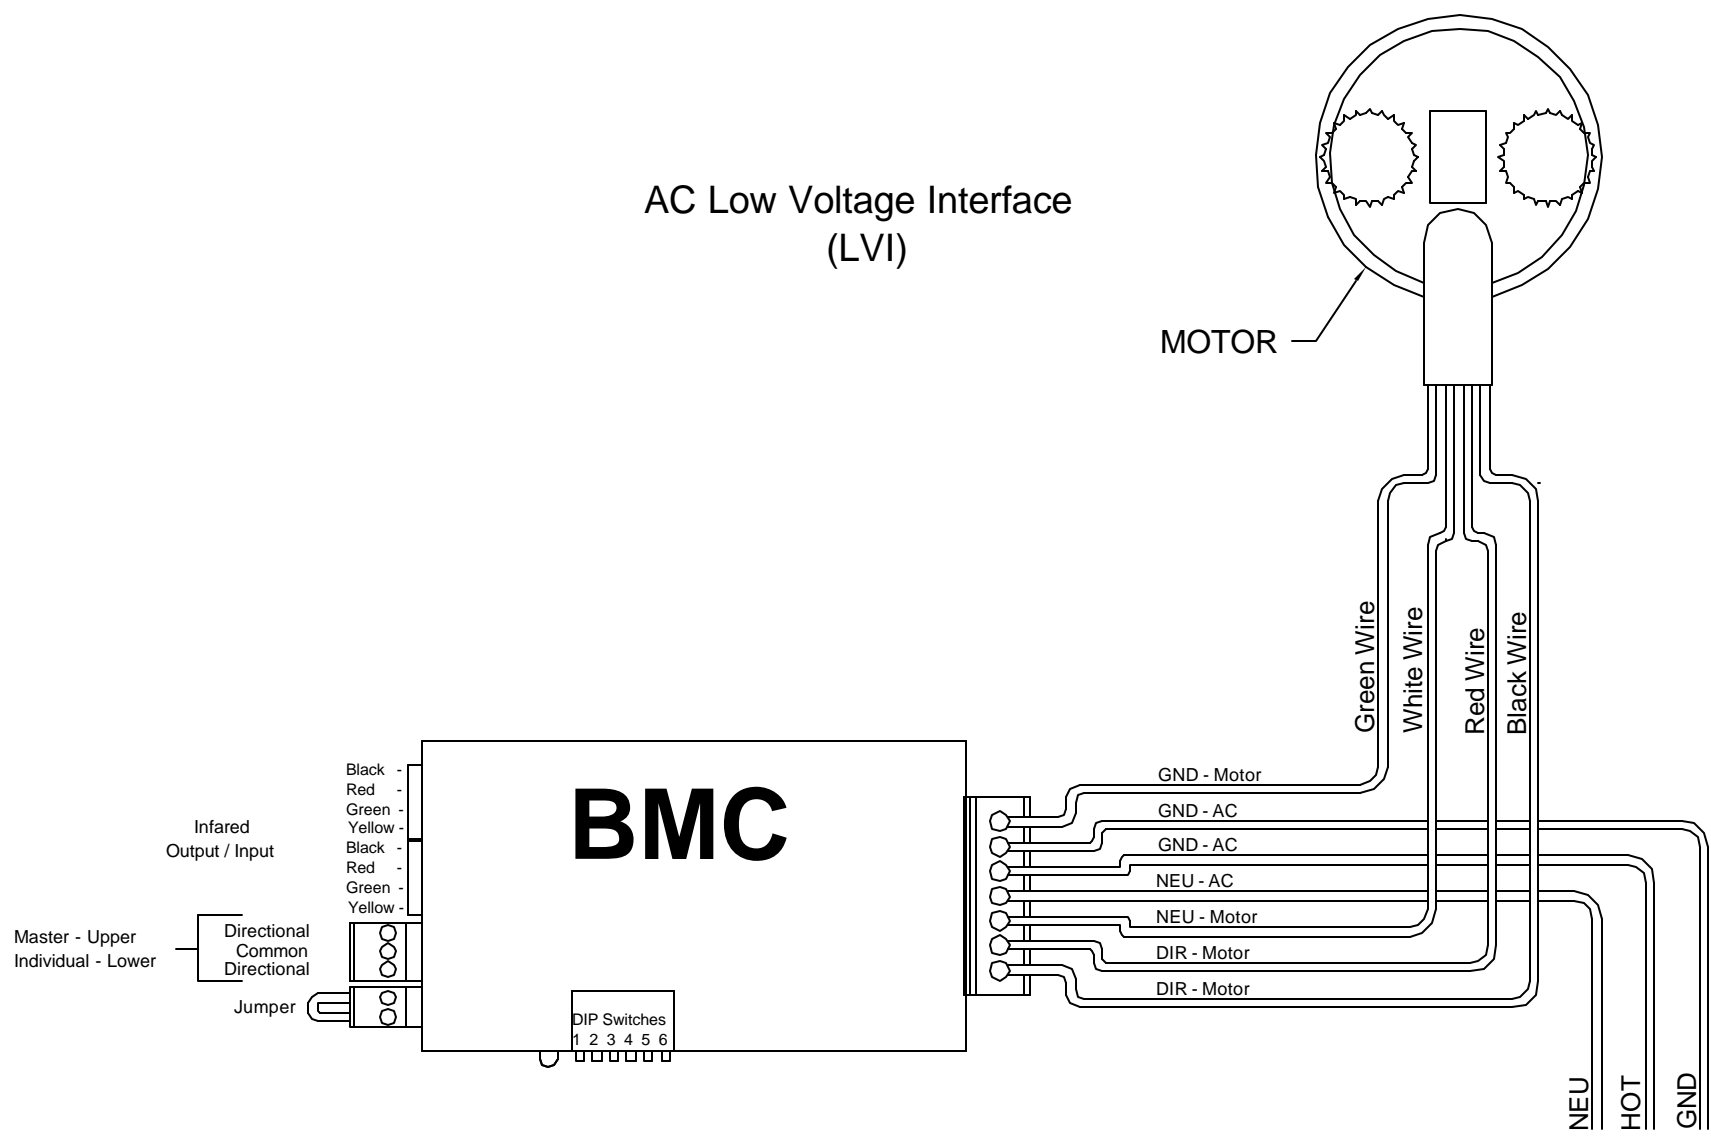

AC Low Voltage Interface (LVI)

AC POWER

CONFIDENTIAL	Project	SWITCHES			BTX Window Automation 10800 Alder Creek Dallas, Texas 75224 (214) 343-9890 (214) 343-3444 FAX	
	Dim	INCHES			Title	AC LOW VOLTAGE INTERFACE WIRING DIAGRAM
All information disclosed in this document is proprietary to BTX Window Automation. Holder agrees to maintain it in confidence and must not replicate or reveal this information in any manner.	Tolerances		Size	Matl:	Dwg No:	Rev
	XX ± .015 XXX ± .005 ANG ± .5°		A		LVI	
	By: G. BENNETT	Date: 20-FEB-00	Scale: NTS	Sheet 1 of 1		