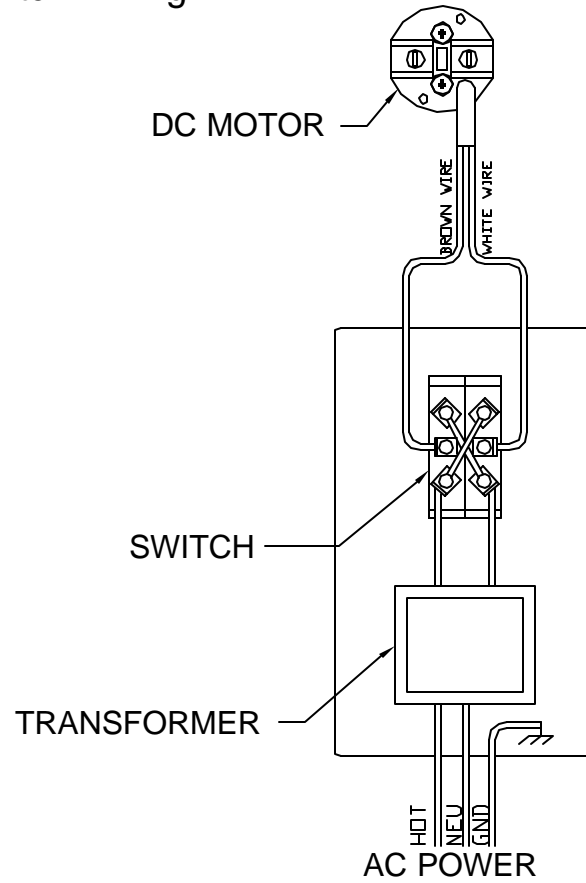

DC Transformer Switch Wiring

<p>CONFIDENTIAL</p> <p>All information disclosed in this document is proprietary to BTX Window Automation. Holder agrees to maintain it in confidence and must not replicate or reveal this information in any manner.</p>	Project SWITCHES		 <p>BTX Window Automation 10880 Alder Creek Dallas, Texas 75224 (214) 343-9890 (214) 343-3444 FAX</p>		
	Dim INCHES				
	Tolerances		Title DC TRANSFORMER SWITCH WIRING DIAGRAM		
	<p>XX ± .015 XXX ± .005 ANG ± .5°</p>		Size A	Matl:	Dwg No: DC Trans Switch
By: G. BENNETT		Date: 20-FEB-00	Scale: NTS	Sheet 1 of 1	