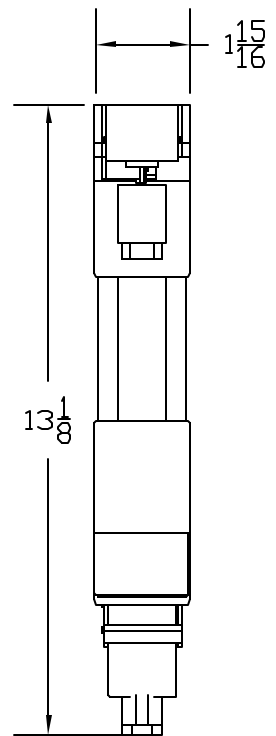

NOTE:
OVERALL LENGTH (will vary by application)