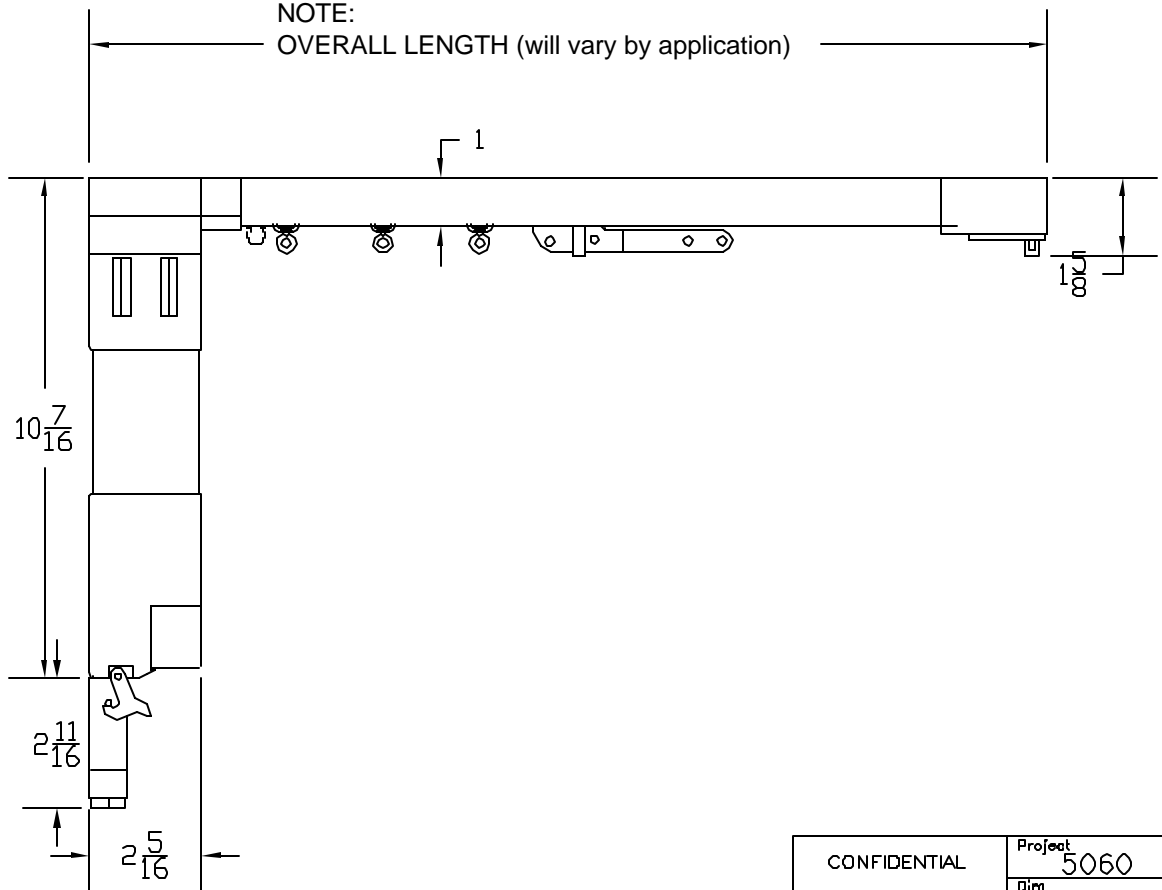

NOTE:
OVERALL LENGTH (will vary by application)